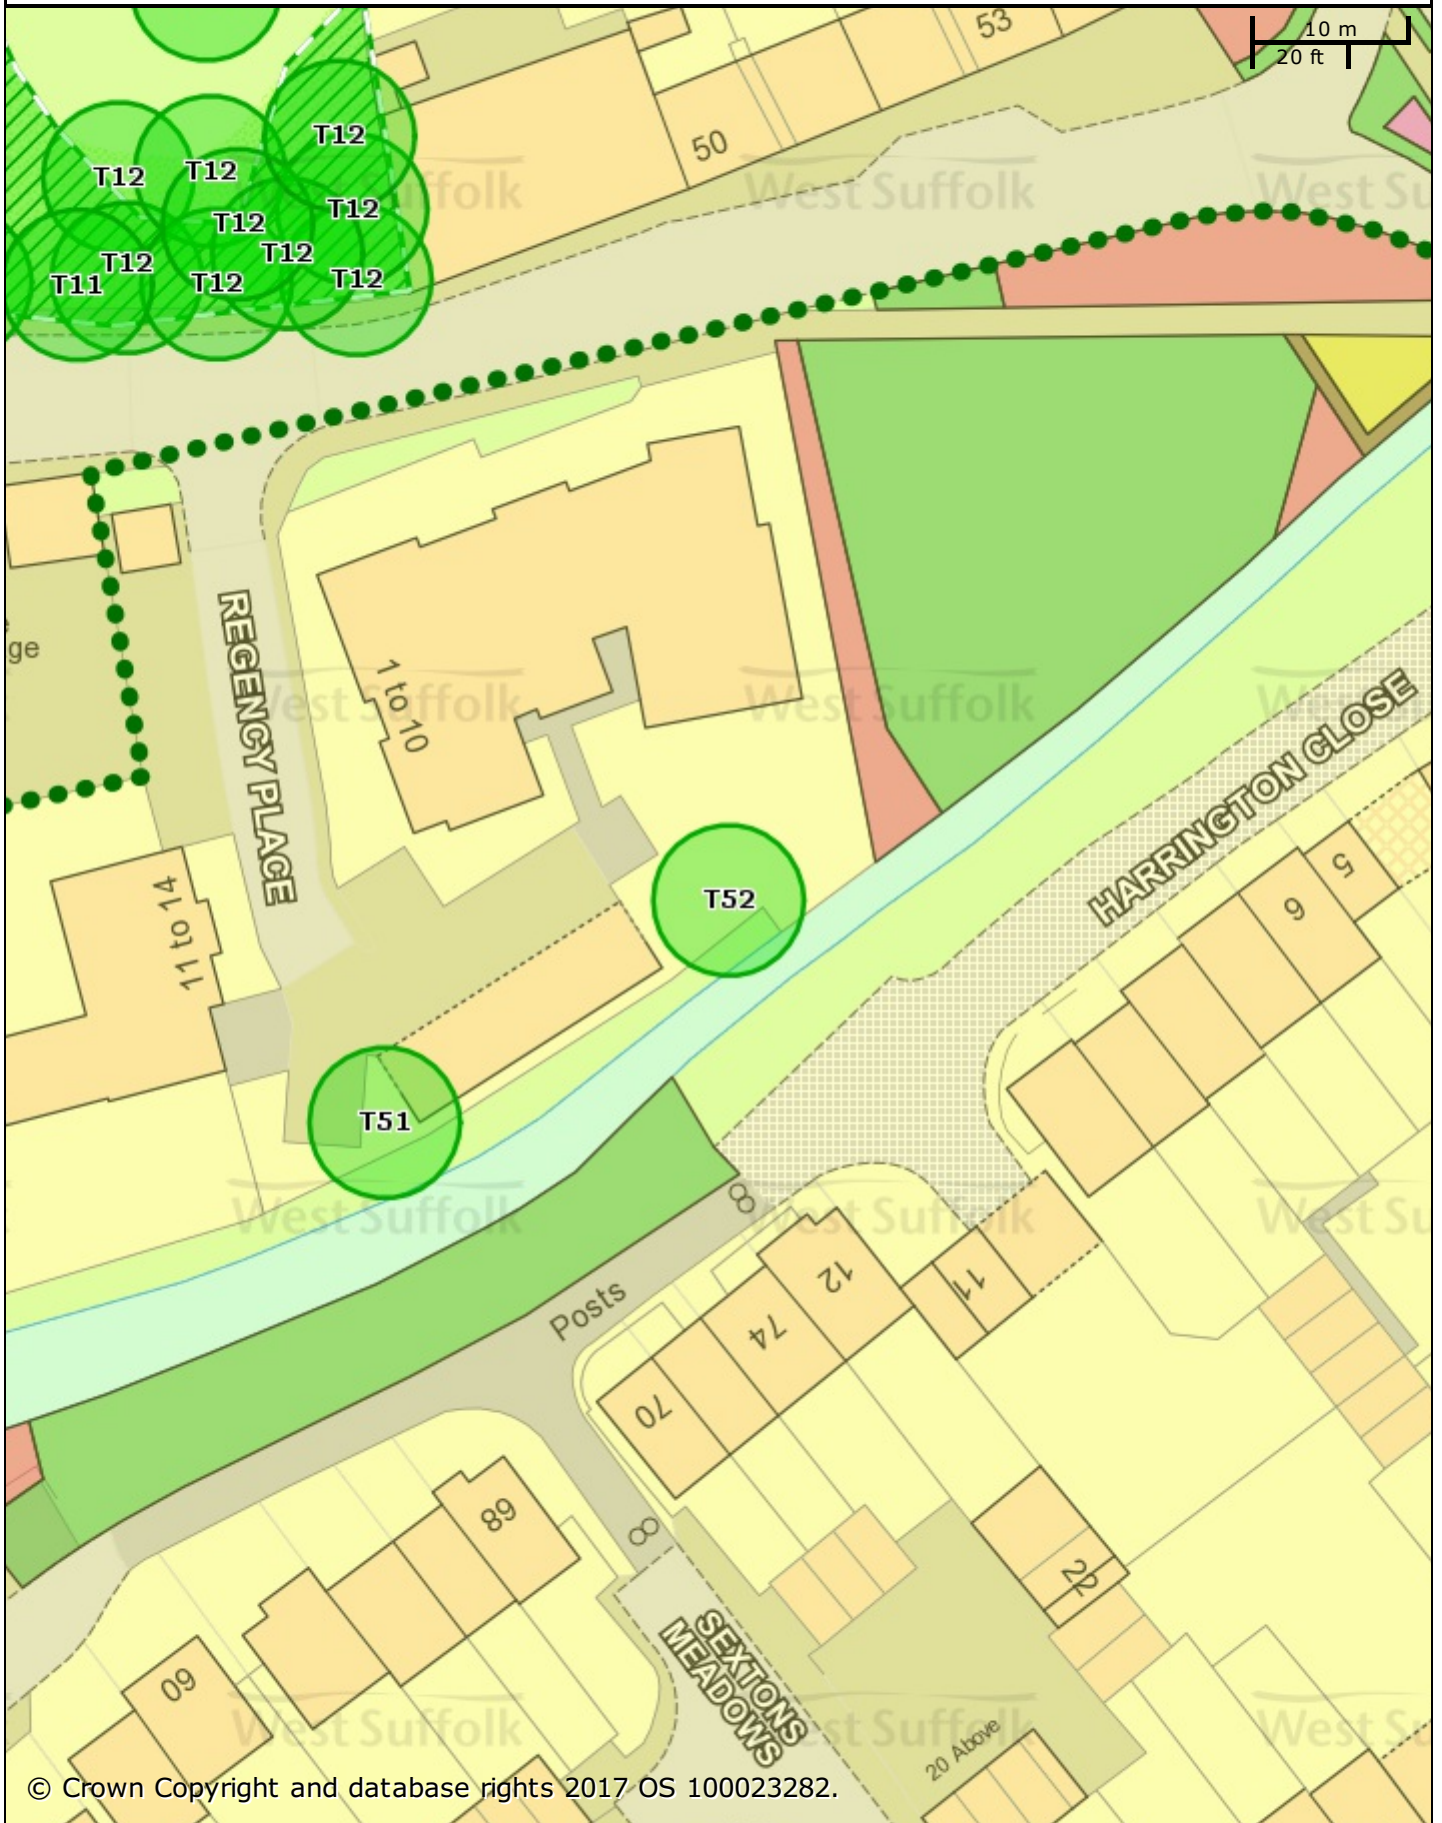

Add Title Here

© Crown Copyright and database rights 2017 OS 100023282.

St Edmundsbury BC  
Western Way  
Bury St Edmunds  
IP33 3YU  
01284 763233

Forest Heath & St Edmundsbury councils  
**West Suffolk**  
working together  
www.westsuffolk.gov.uk

Forest Heath DC  
College Heath Road  
Mildenhall  
IP28 7EY  
01638 719000

Scale: 1:500

Printed on: 27/1/2017 at 10:19 AM by ahobbs

© Crown Copyright and database rights 2017  
OS 100023282/100019675.